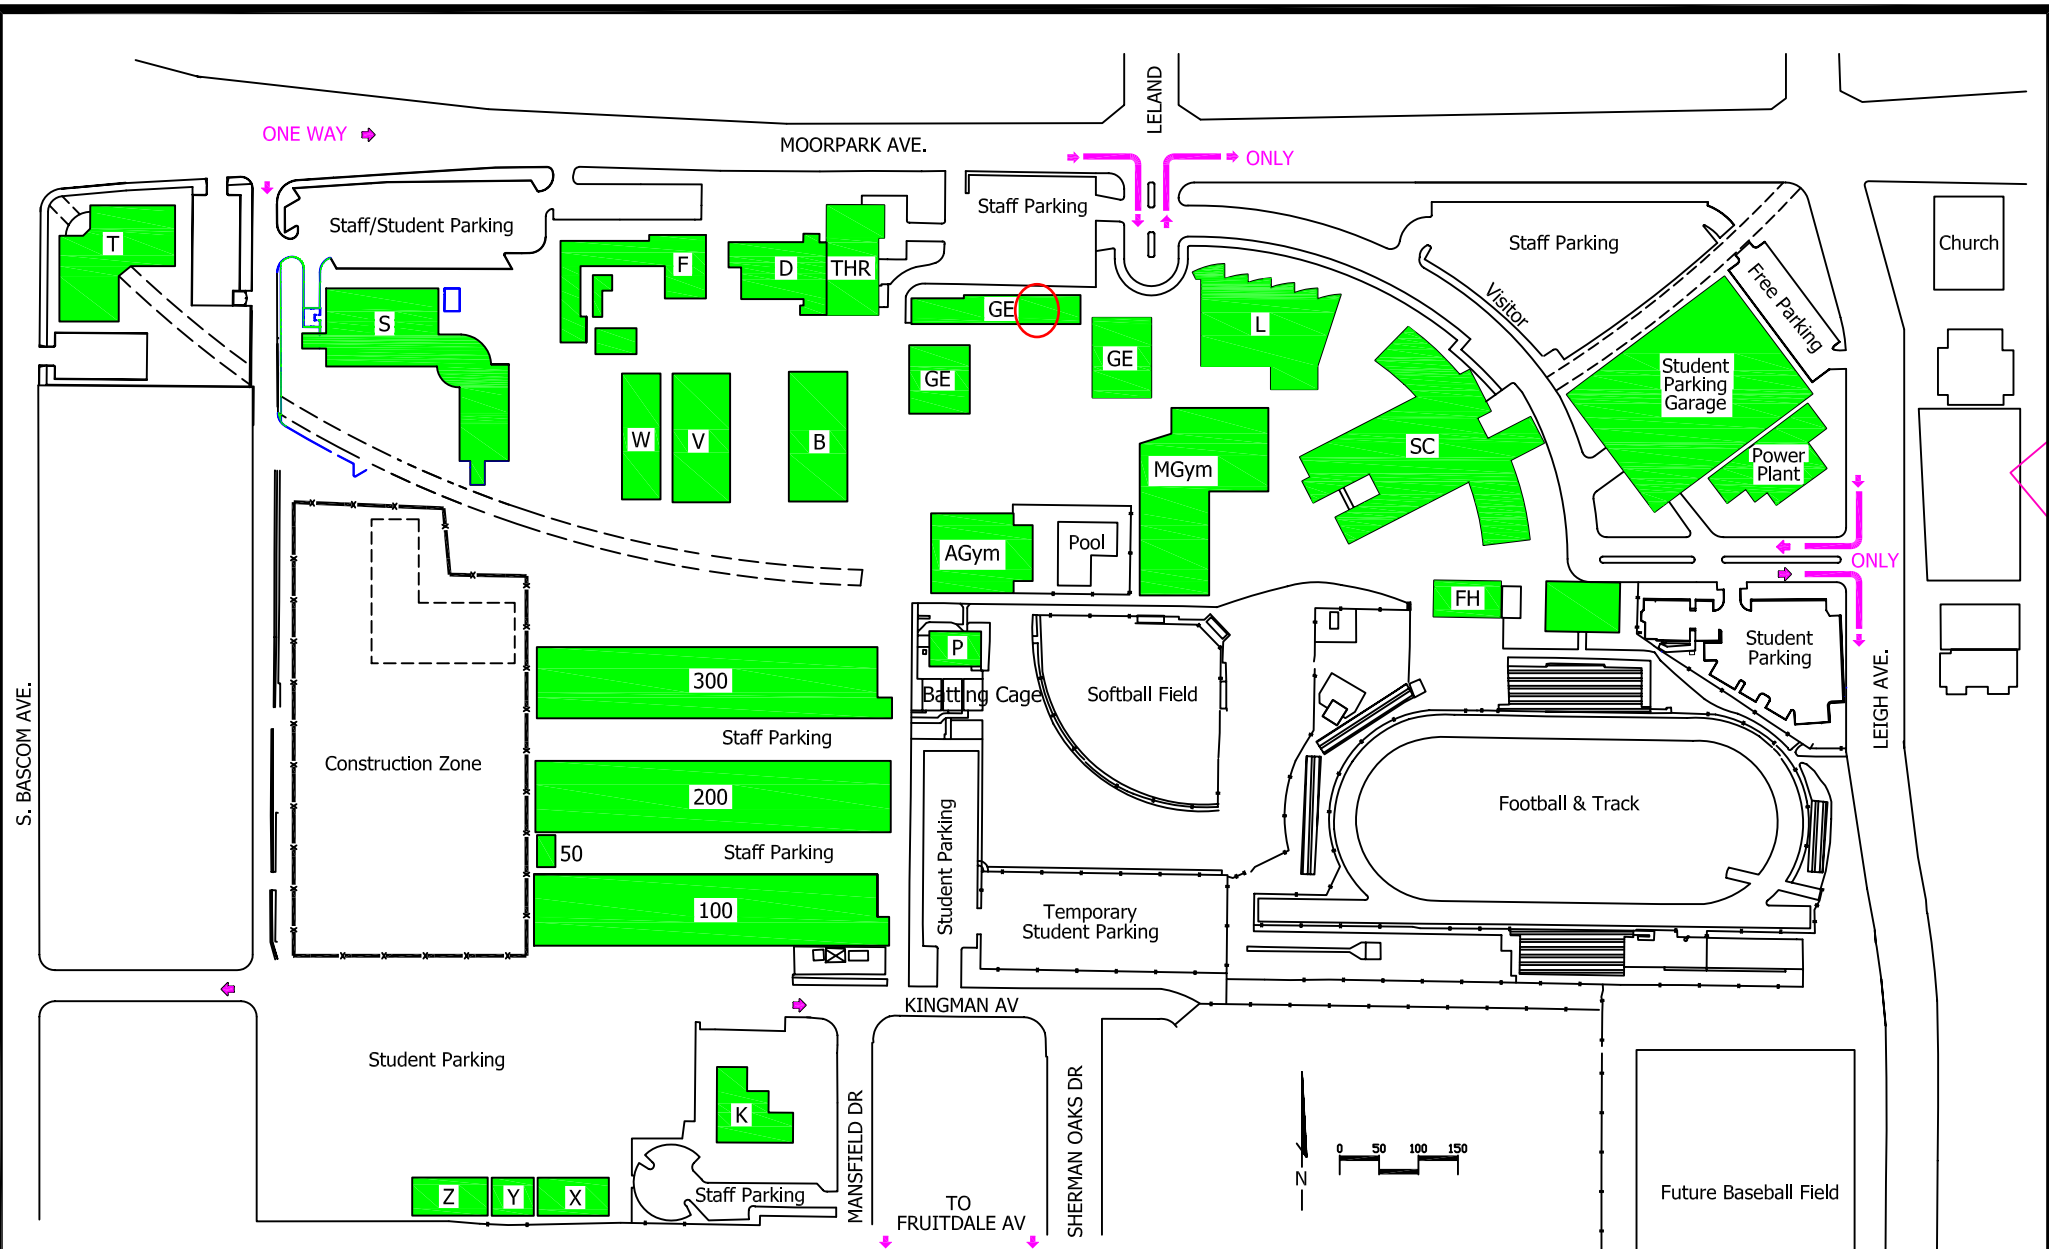

SAN JOSE CITY COLLEGE

Campus Map

100 Classrooms	GE General Education	SC Student Center	T Technology Center
200 Classrooms	AGym Auxillary Gym	Admslon & Records	THR Theater
300 Classrooms	MGym Main Gym	Assessment Center	V Vocational Arts
B Business	K Child Development Center	Cafeteria	Cosmetology
D Drama	L Library/Learning Resource Center	Campus Police	Esthetician
F Fine Arts	S Science Complex	Campus Store	
		Counseling	
		Financial Aid	
		Info Desk	
		W Offices	